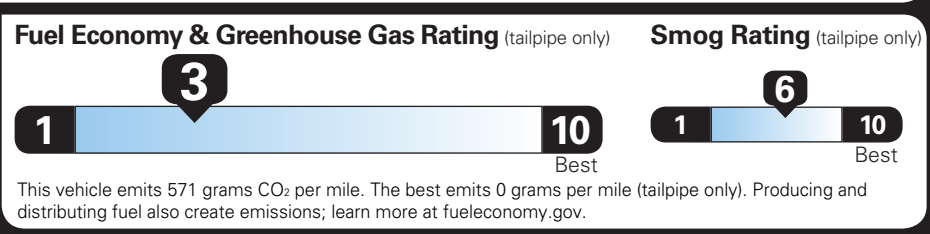

INTERIOR

- TRI-ZONE AUTOMATIC HVAC
- FRONT 40/20/40 SPLIT BENCH

- SECOND ROW 60/40 SPLIT FOLDING BENCH
- UNIVERSAL VEHICLE MODULE

EXTERIOR

- LED HEADLAMPS & TAILLAMPS
- LED DAYTIME RUNNING LAMPS
- HIGH APPROACH FRONT FASCIA
- POWER ADJUSTABLE OUTSIDE MIRRORS, HEATED
- RAIN SENSING WINDSHIELD WIPERS

SAFETY & SECURITY

- HD SURROUND VISION
- REAR PARK ASSIST
- REAR PEDESTRIAN ALERT
- THEFT DETERRENT SYSTEM
- INTELLIBEAM
- SIDE BICYCLIST ALERT
- INTERSECTION AUTOMATIC EMERGENCY BRAKING
- FRONT PEDESTRIAN AND BICYCLIST

- REAR CROSS TRAFFIC BRAKING
- AUTOMATIC EMERGENCY BRAKING
- BLIND ZONE STEERING ASSIST
- ENHANCED LANE KEEP ASSIST
- FORWARD COLLISION ALERT

MANUFACTURER'S SUGGESTED RETAIL PRICE

STANDARD VEHICLE PRICE $55,600.00

OPTIONS & PRICING

OPTIONS INSTALLED BY THE MANUFACTURER (MAY REPLACE STANDARD EQUIPMENT SHOWN)

COLOR KEYS CARPET	195.00
FLOOR MATS, 1ST/ 2ND ROWS	80.00
FRONT RECOVERY HOOKS	50.00

TOTAL OPTIONS	$325.00
TOTAL VEHICLE & OPTIONS	$55,925.00
DESTINATION CHARGE	1,995.00

TOTAL VEHICLE PRICE* $57,920.00

EPA DOT Fuel Economy and Environment

Gasoline Vehicle

TAHOE 4WD

Fuel Economy

16 MPG combined city/hwy

14 MPG city

18 MPG highway

6.2 gallons per 100 miles

You spend $7,000 more in fuel costs over 5 years compared to the average new vehicle.

Standard SUVs range from 11 to 100 MPG. The best vehicle rates 140 MPGe.

Annual fuel COST $3,300

Actual results will vary for many reasons, including driving conditions and how you drive and maintain your vehicle. The average new vehicle gets 28 MPG and costs $9,500 to fuel over 5 years. Cost estimates are based on 15,000 miles per year at $3.50 per gallon. MPGe is miles per gasoline gallon equivalent. Vehicle emissions are a significant cause of climate change and smog.

fuel economy.gov
Calculate personalized estimates and compare vehicles

GOVERNMENT 5-STAR SAFETY RATINGS

Overall Vehicle Score Not Rated
Based on the combined ratings of frontal, side and rollover. Should ONLY be compared to other vehicles of similar size and weight.

Frontal Crash	Driver Passenger	Not Rated Not Rated
Based on the risk of injury in a frontal impact. Should ONLY be compared to other vehicles of similar size and weight.		
Side Crash	Front seat Rear seat	Not Rated Not Rated
Based on the risk of injury in a side impact.		
Rollover		★ ★ ★
Based on the risk of rollover in a single-vehicle crash.		

Star ratings range from 1 to 5 stars (★★★★★) with 5 being the highest.
Source: National Highway Traffic Safety Administration (NHTSA)
www.safercar.gov or 1-888-327-4236

PARTS CONTENT INFORMATION

FOR VEHICLES IN THIS CARLINE:
U.S./CANADIAN PARTS CONTENT: 37%
MAJOR SOURCES OF FOREIGN PARTS CONTENT: MEXICO 37%

NOTE: PARTS CONTENT DOES NOT INCLUDE FINAL ASSEMBLY, DISTRIBUTION, OR OTHER NON-PARTS COSTS.

FOR THIS VEHICLE:
FINAL ASSEMBLY POINT: ARLINGTON, TX U.S.A.
COUNTRY OF ORIGIN: ENGINE: UNITED STATES TRANSMISSION: UNITED STATES

This label has been applied pursuant to Federal law – Do not remove prior to delivery to the ultimate purchaser. *Includes Manufacturer's Recommended Pre-Delivery Service. Does not include dealer installed options and accessories not listed above, local taxes or license fees.

© 2009 General Motors LLC
GMLBL_PROD_0043 – 10/23/2023

Equipped with the safety and security of OnStar®

Visit onstar.com for details.
onstar.com/privacy

ORDER NO FBSDSG SALES CODE C
SALES MODEL CODE CK10706
DEALER NO 32387
FINAL ASSEMBLY: ARLINGTON, TX U.S.A.

VIN 1GNS6LED2SR245148 REISSUE

DEALER TO WHOM DELIVERED
LIBERTY CHEVROLET/COMMONWEALTH OF M
90 BAY STATE RD
WAKEFIELD, MA 01880-1093